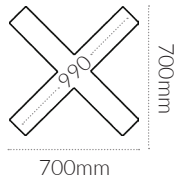

CHUNK 700MM

Coffee Tables

SPECIFICATIONS:

Spider:

Hole Depth: 30mm

Footprint:

Assembly:

[Instructions -->](#)