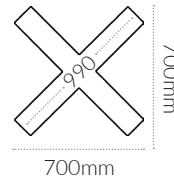

### Spider:

Hole Depth: 30mm

Footprint:

Assembly:

[Instructions -->](#)

### Frame:

Legs : 65 x 37mm

\*Hand made and crafted

\*Polyurethane process

### Base:

Footprint:

Adjustable Footglides:

x4

Thread: M6

Length: 20mm

### Top:

Max:

D700mm